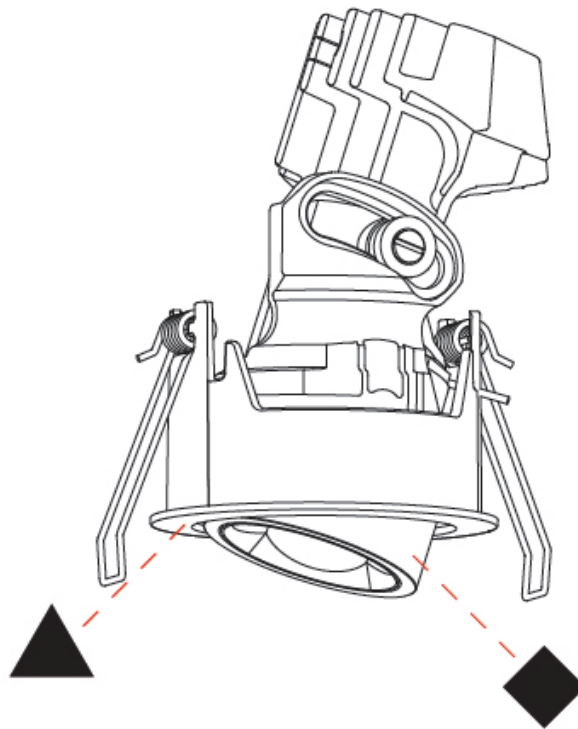

OIKO PRO ADJUSTABLE RECESSED

A35842-

PROJECT

TYPE

SPECIFIER

QUANTITY

DATE