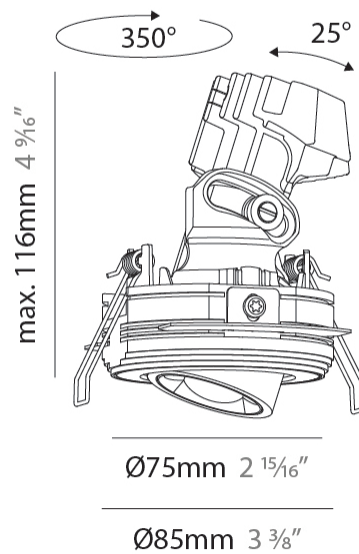

GENERAL

Series: Oiko Pro
 Subseries: Oiko Pro Adjustable
 Brand: Prolicht
 Division: Architectural
 Mounting Type: Trimless
 Mounting Location: Ceiling
 Subcategory: Downlight

PHYSICAL

Shape: Round
 Diameter (mm): 75
 Diameter (in): 2 ¹⁵/₁₆
 Height (mm): 116
 Height (in): 4 ⁹/₁₆
 Ceiling Thickness (mm): 10 / 12.5 / 15 / 25
 Ceiling Thickness (in): 3/8 or 1/2 or 9/16 or 1
 Min. Recessing Depth (mm): 125
 Min. Recessing Depth (in): 4 ¹⁵/₁₆
 Light Distribution: Direct
 Fixture Finish: SSR / BKV / CWI / CRY / HAB / UFT / ITA / RUA / FTG / MYG / LOD / PUS / FRO / FUP / KIA / POP / BLS / SPG / MEY / GOH / GUM / CHC / COM / ABZ / JAG / OBR / MOS / ROR
 Fixture Material: Aluminum Die Cast
 Cut-out Measurements: D. 86mm / 3 3/8"

OPTICAL

Reflector°: 14
 Adjustability: Rotational 350° / Tilt 25°

RATINGS AND CERTIFICATIONS

Certified By: Certified for North American Standards
 IP rating: IP20

OIKO PRO ADJUSTABLE TRIMLESS

A35815-

PROJECT