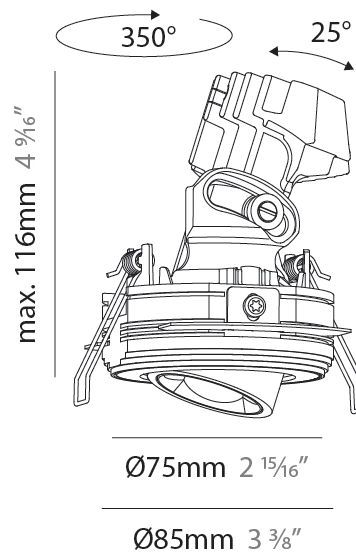

GENERAL

Series: Oiko Pro
 Subseries: Oiko Pro Adjustable
 Brand: Prolicht
 Division: Architectural
 Mounting Type: Trimless
 Mounting Location: Ceiling
 Subcategory: Downlight

PHYSICAL

Shape: Round
 Diameter (mm): 75
 Diameter (in): 2 ¹⁵/₁₆
 Height (mm): 116
 Height (in): 4 ⁹/₁₆
 Ceiling Thickness (mm): 10 / 12.5 / 15 / 25
 Ceiling Thickness (in): 3/8 or 1/2 or 9/16 or 1
 Min. Recessing Depth (mm): 125
 Min. Recessing Depth (in): 4 ¹⁵/₁₆
 Light Distribution: Direct
 Diffuser: Lens Pack - Spread Lens / Linear Spread Lens / Honeycomb Louver
 Fixture Finish: SSR / BKV / CWI / CRY / HAB / UFT / ITA / RUA / FTG / MYG / LOD / PUS / FRO / FUP / KIA / POP / BLS / SPG / MEY / GOH / GUM / CHC / COM / ABZ / JAG / OBR / MOS / ROR
 Fixture Material: Aluminum Die Cast
 Cut-out Measurements: D. 86mm / 3 3/8"

OPTICAL

Reflector: 34
 Adjustability: Rotational 350° / Tilt 25°

RATINGS AND CERTIFICATIONS

Certified By: Certified for North American Standards
 IP rating: IP20

OIKO PRO ADJUSTABLE TRIMLESS

A35816-

PROJECT

GENERAL

Series: Oiko Pro
 Subseries: Oiko Pro Adjustable
 Brand: Prolicht
 Division: Architectural
 Mounting Type: Recessed
 Mounting Location: Ceiling
 Subcategory: Downlight

PHYSICAL

Shape: Round
 Diameter (mm): 75
 Diameter (in): 2 ¹⁵/₁₆
 Height (mm): 116
 Height (in): 4 ⁹/₁₆
 Ceiling Thickness (mm): 1 - 25
 Ceiling Thickness (in): 1/16 - 1 3/16
 Min. Recessing Depth (mm): 125
 Min. Recessing Depth (in): 4 ¹⁵/₁₆
 Light Distribution: Direct
 Weight (kg): 0.29
 Fixture Finish: SSR / BKV / CWI / CRY / HAB / UFT / ITA / RUA / FTG / MYG / LOD / PUS / FRO / FUP / KIA / POP / BLS / SPG / MEY / GOH / GUM / CHC / COM / ABZ / JAG / OBR / MOS / ROR
 Fixture Material: Aluminum Die Cast
 Cut-out Measurements: D. 68mm / 2 2/3"